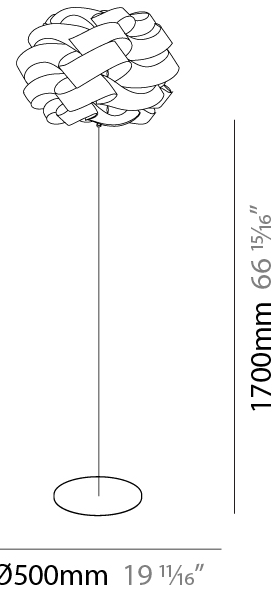

SKYLINE PORTABLE

D64000-

base number   Finish
Options

1. To build a product code in our configurator select the specify button on the base model # product page
2. To build a manual product code on this datasheet choose from the options listed below in blue font and add the suffix to the base model #

GENERAL

Series: Skyline
Brand: Linea Zero
Division: Design
Mounting Type: Portable
Mounting Location: Floor
Subcategory: Floor

PHYSICAL

Shape: Round
Diameter (mm): 500
Diameter (in): 19 11/16
Height (mm): 1700
Height (in): 66 15/16
Light Distribution: Omnidirectional
Diffuser: Polilux™ Shade - See Finish Options
[Fixture Finish: WHI / BLK / SIL / NGD / COP / PKM](#)
Fixture Material: Polilux™/ Metal holder
Upon Request: Bolt Down

ELECTRICAL

Number of Lamps: 1
Lamp Type: LED Retrofit
Bulb Included: Bulb Not Included
Max. Wattage Per Lamp (W): 7
Lamp Base: E26
Input Voltage (V): 120
Upon Request: 277Vac / GU24

LED

OPTICAL

RATINGS AND CERTIFICATIONS

Certified By: Certified for North American Standards
IP rating: IP20

PROJECT	_____
TYPE	_____
SPECIFIER	_____
QUANTITY	_____
DATE	_____